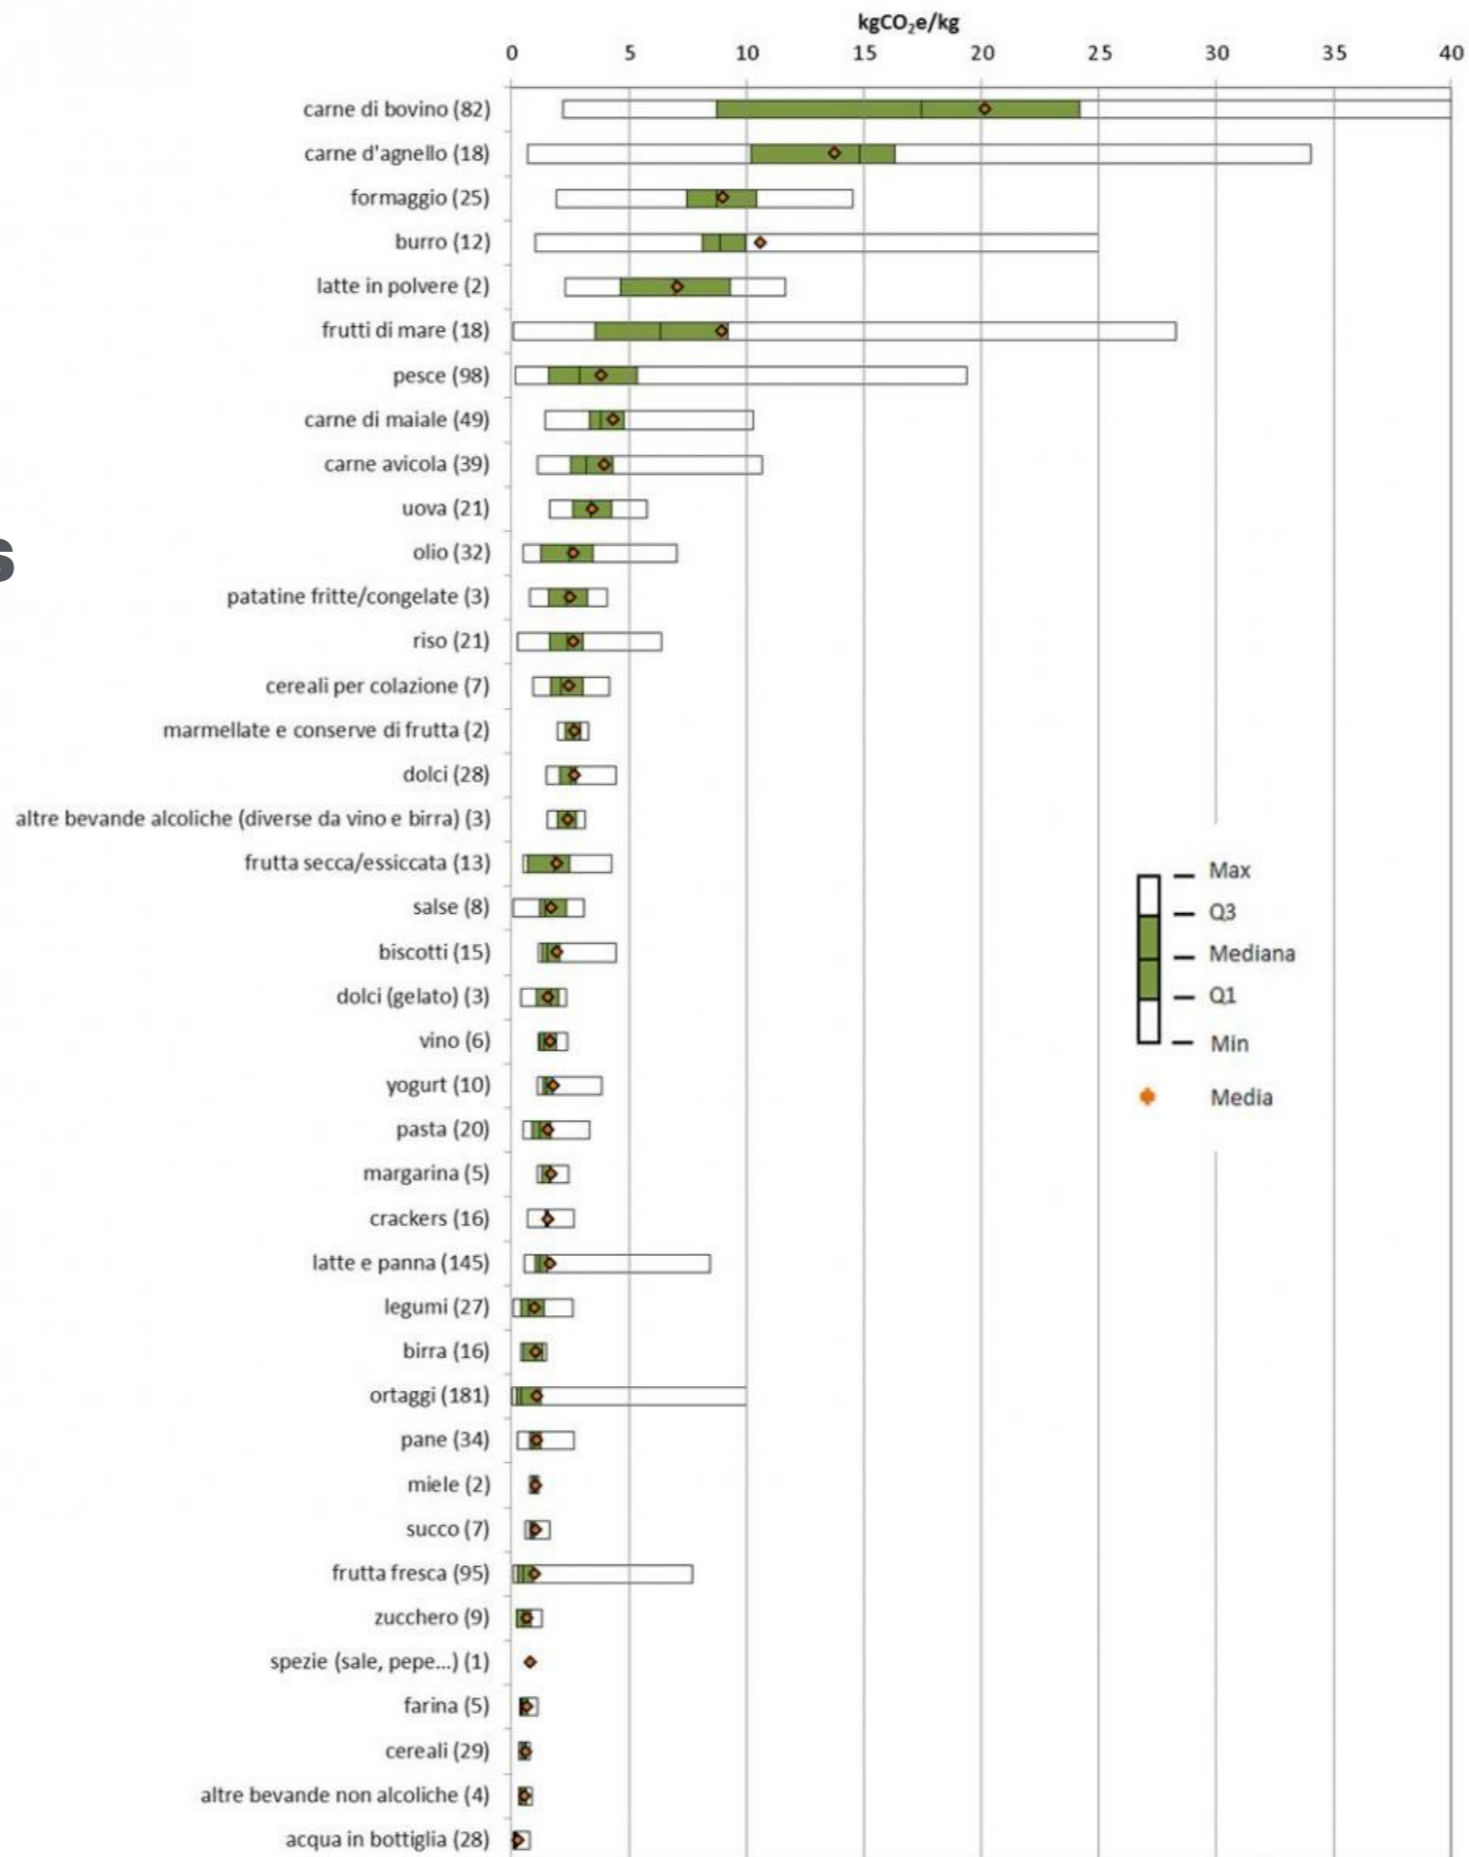

Food CO2 emissions

Partnership:

Co-funded by the Erasmus+ Programme of the European Union